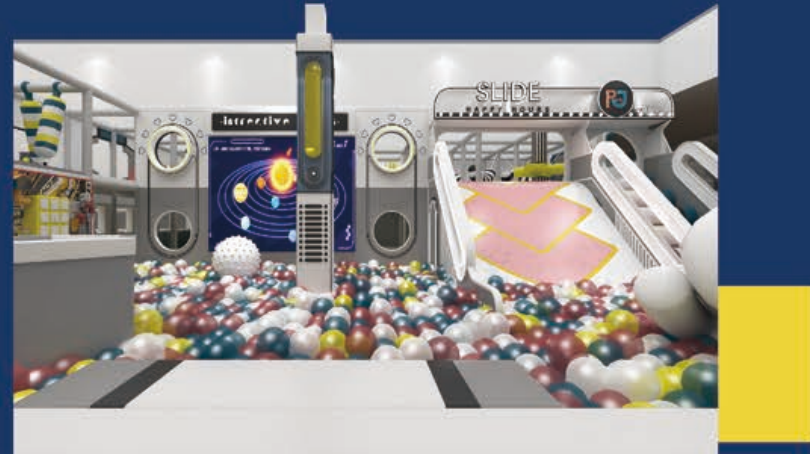

**Technology
City
Theme**