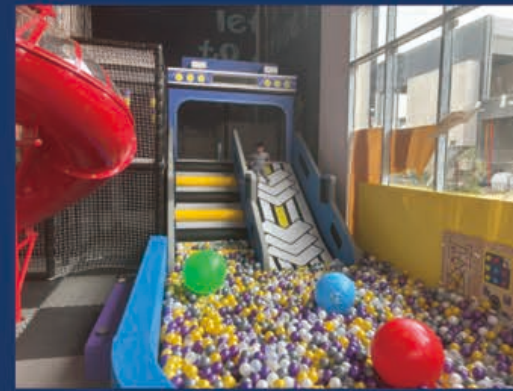

5 Project landing map